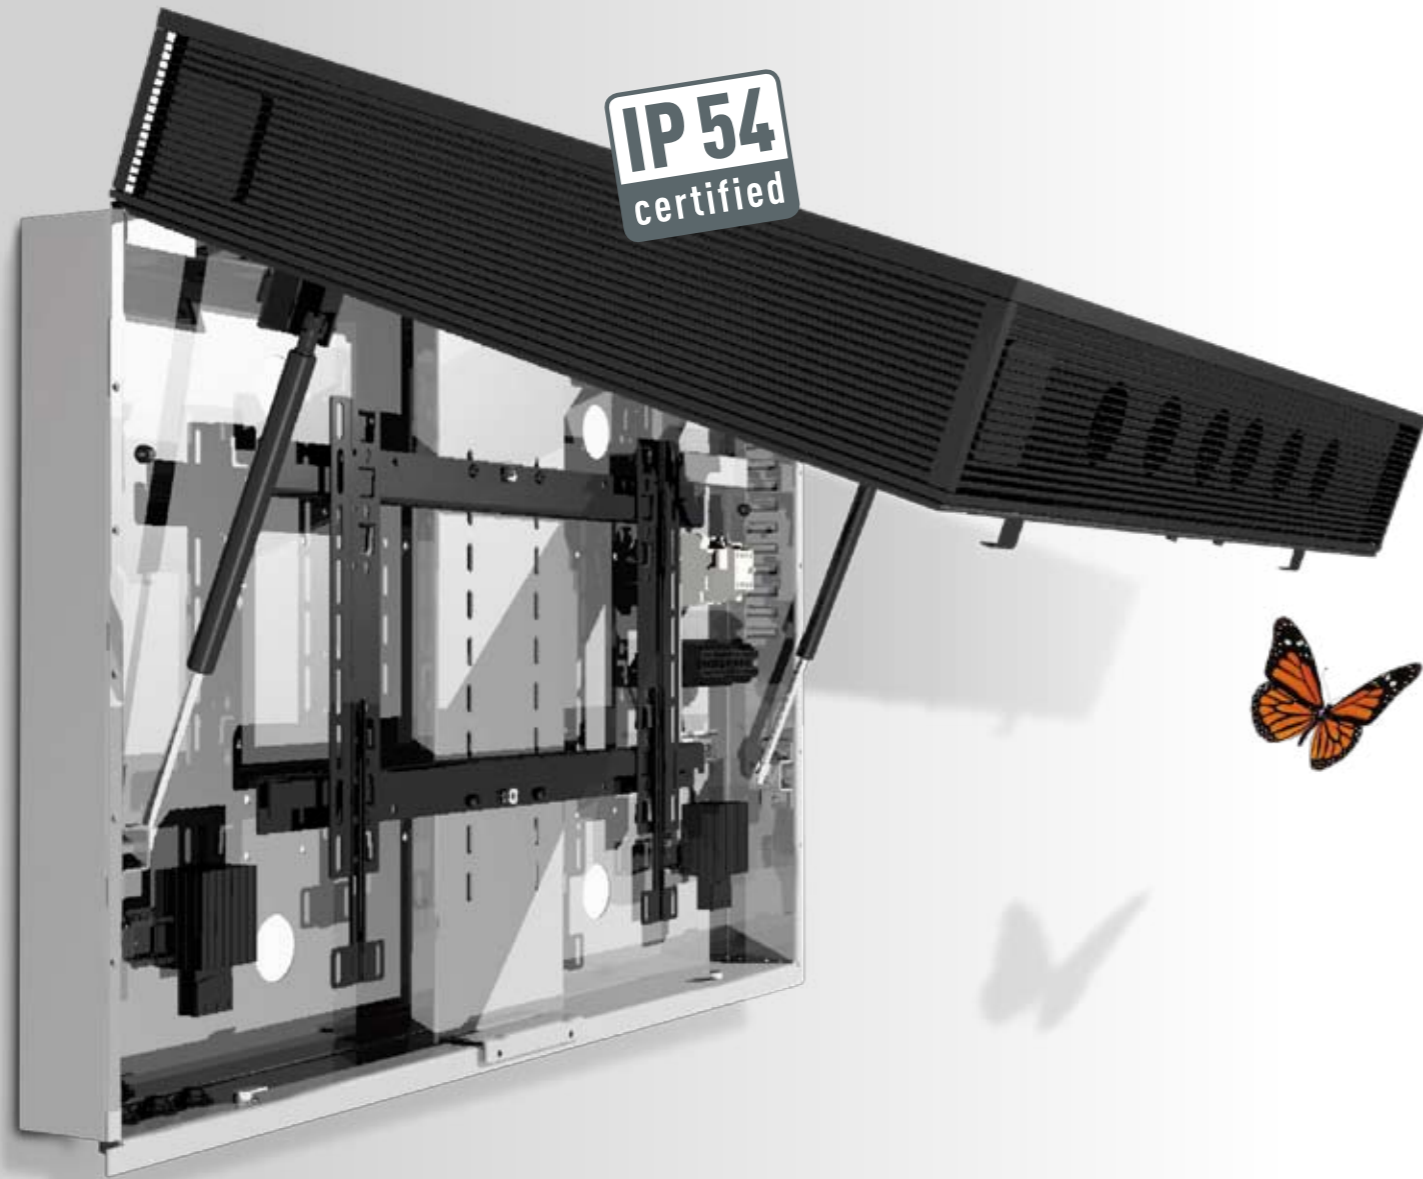

# DOOHBOX<sup>®</sup>

Your images were never so well protected

## 12 characteristics which make it **unique** !

- 1 Available in portrait or landscape
- 2 Gas stout to open front cover (for single person maintenance)
- 3 Aluminium front cover, steel body (silver colour)
- 4 Anti-vandalism glass
- 5 Security lock
- 6 Weatherproof enclosure : IP54
- 7 Air filtration
- 8 6 fans to ensure efficient air circulation
- 9 Aesthetic design

# DOOHBOX<sup>®</sup> adapts itself to all the situations

Wall

Ceiling

Floor