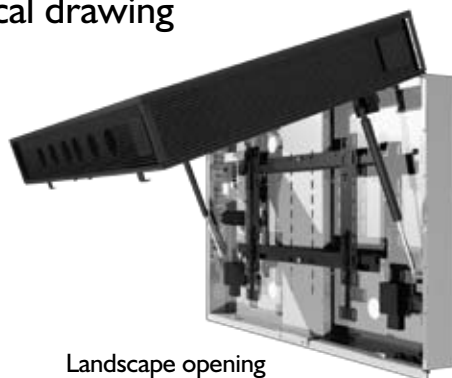

DOOHBOX® adapts itself to all the situations

Wall

Ceiling

Floor

References

Screen size	30" - 37"	40" - 46"	50" - 55"	60" - 65"
Landscape reference	Doohbox - SH	Doohbox - MH	Doohbox - LH	Doohbox - XLH
Box dimensions (mm)	1075x722x260	1286x802x260	1451x909x260	1776x1088x260
Portrait reference	Doohbox - SV	Doohbox - MV	Doohbox - LV	Doohbox - XLV
Box dimensions (mm)	1075x743x260	1286x823x260	1451x930x260	1776x1109x260

Dimensions are for standard DOOHBOX without AC cooling.

Technical drawing

Landscape opening